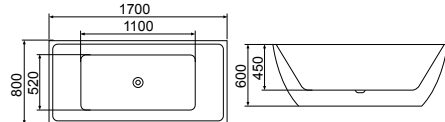

FY9004

Acrylic bath tub
Size: 1600×750×600mm

FY9005

Acrylic bath tub
Size: 1700×800×600mm

FY9007

Acrylic bath tub
Size: 1700×800×600mm

JS901

1400×720×720mm 1500×720×720mm
1600×720×720mm 1700×720×720mm