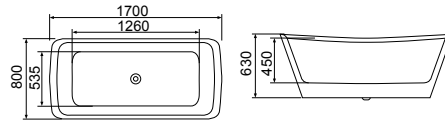

**C079**

Art basin
Size:675x390x120mm

FY9001

Acrylic bath tub
Size: 1500×730×560mm
1600×730×560mm
1700×730×560mm

FY9002

Acrylic bath tub
Size: 1700×800×630mm

FY9003

Acrylic bath tub
Size: 1700×800×600mm