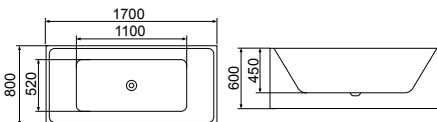

FY9005

Acrylic bath tub
Size: 1700×800×600mm