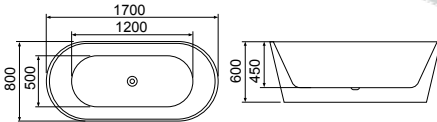

**C079**

Art basin
Size:675x390x120mm

FY9001

Acrylic bath tub
Size: 1500×730×560mm
1600×730×560mm
1700×730×560mm

FY9002

Acrylic bath tub
Size: 1700×800×630mm

FY9003

Acrylic bath tub
Size: 1700×800×600mm