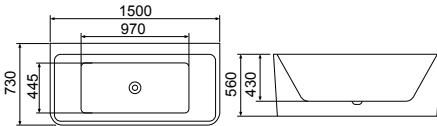

FY9001

Acrylic bath tub
Size: 1500×730×560mm
1600×730×560mm
1700×730×560mm