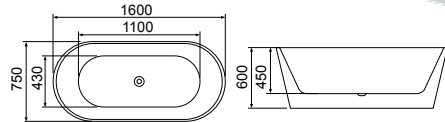

FY9004

Acrylic bath tub
Size: 1600×750×600mm